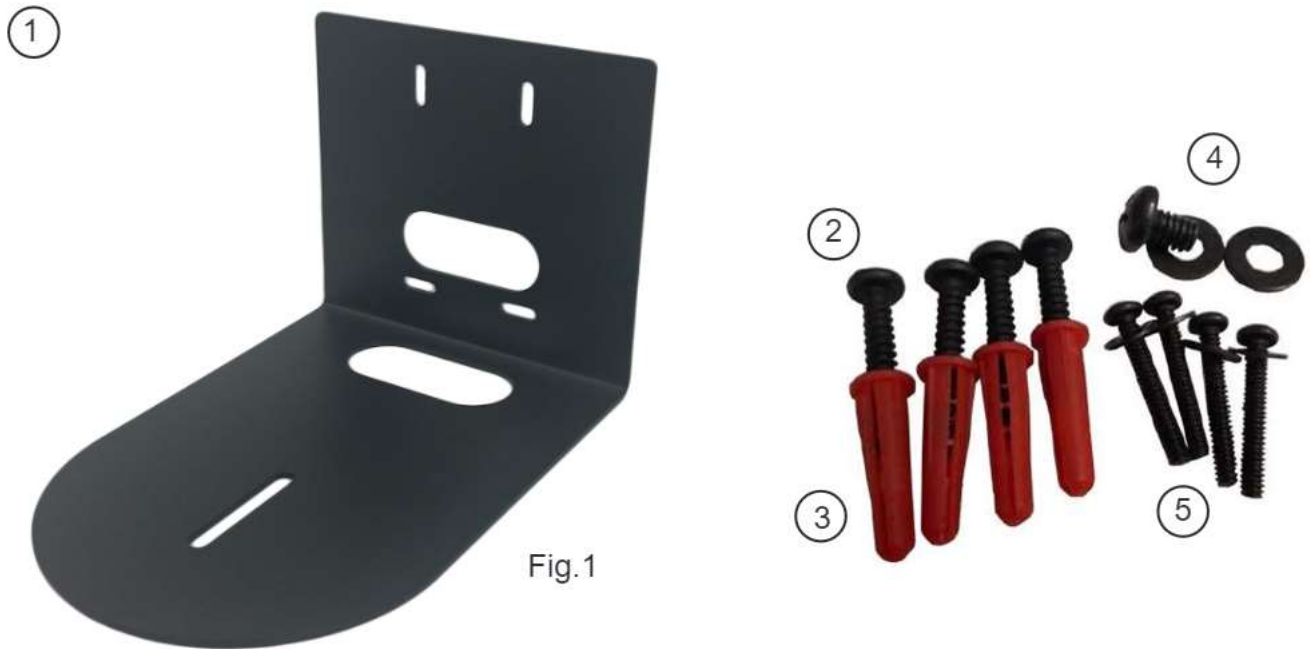

### **What's Included:**

- 1 - Large Wall Mount (1x) BK/WH
- 2 - #10-16x1 1/4" Phillips Pan Head Sheet Metal Screw with Flat Washer (4x)
- 3 - 10-12 x 1" Conical Plastic Anchor 1/4" Drill Size (4x)
- 4 - 1/4"-20x 3/8" Phillips Pan Head (4x)
- 4 - 1/4" Machine Screw Flat Washer (2x)
- 5 - #6-32x 1" Phillips Pan Head Machine Screw (4x)